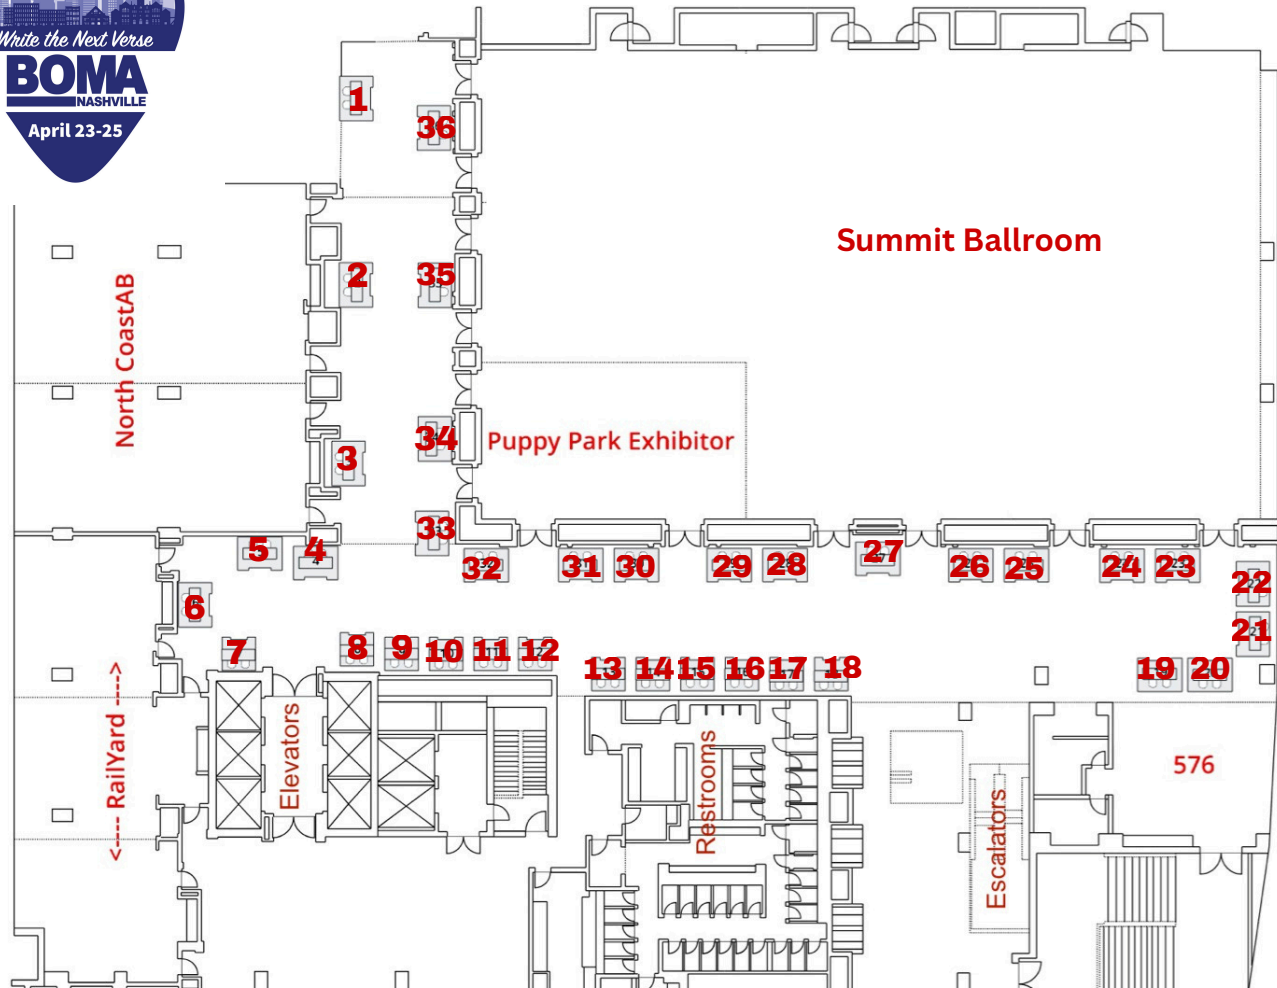

Trade Show Table Assignments

- Puppy Park - Savage Brothers Painting
- Registration/576 - BOMA PAC
- #1 BOMA/Greater Charlotte - 2027 SRC Host
- #2 Glick Roofing
- #3 BluSky Restoration Contractors
- #4 Elevate Commercial Building Products
- #5 Structural Restoration Solutions
- #6 Chief Facility Defense
- #7 Yellowstone Landscape
- #8 Metropolis
- #9 Marksman Titan Security Group
- #10 Harvard Maintenance
- #11 TalTek Commercial Roofing
- #12 Renovia
- #13 The Home Depot
- #14 Pritchard Industries
- #15 Platinum Roofing
- #16 LRT Restoration
- #17 Way Mechanical