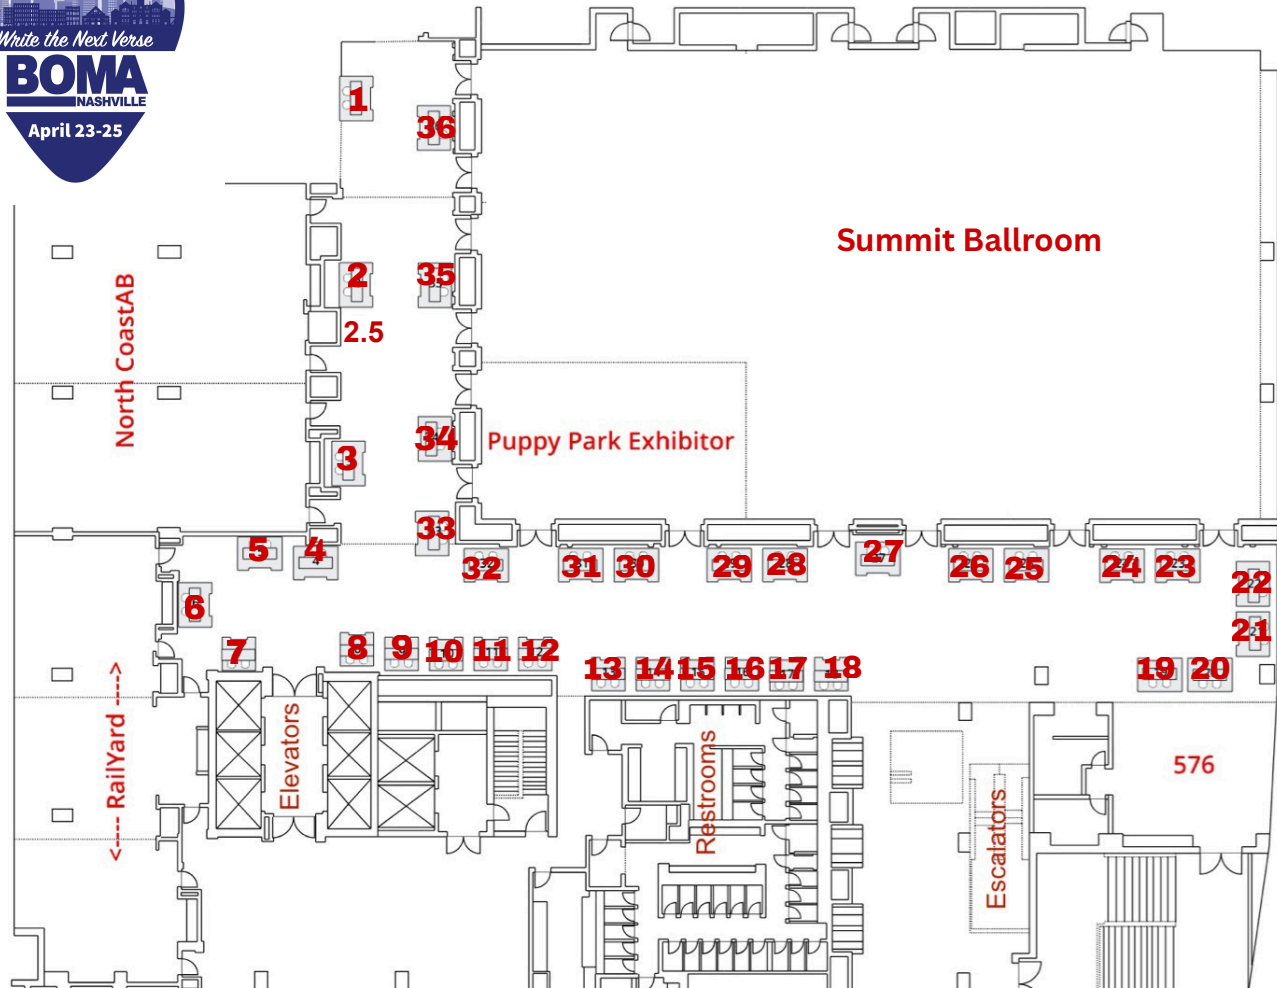

Trade Show Table Assignments

- Puppy Park - Savage Brothers Painting
- Registration/576 - BOMA PAC
- #1 BOMA/Greater Charlotte - 2027 SRC Host
- #2 Glick Roofing
- #2.5 Turner Asphalt
- #3 BluSky Restoration Contractors
- #4 Elevate Commercial Building Products #5 Structural Restoration Solutions
- #6 Chief Facility Defense
- #7 Yellowstone Landscape
- #8 Metropolis
- #9 Marksman Titan Security Group
- #10 Harvard Maintenance
- #11 TalTek Commercial Roofing
- #12 Renovia
- #13 The Home Depot
- #14 Pritchard Industries
- #15 Platinum Roofing
- #16 LRT Restoration
- #17 Way Mechanical